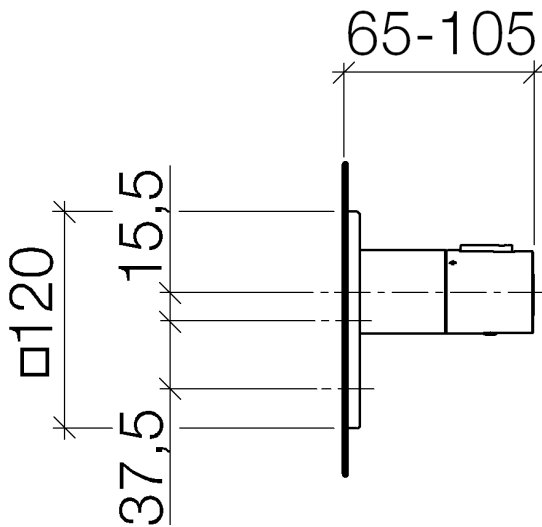

Shower - LULU

xTOOL Concealed thermostat without volume control - polished chrome

Article number: 36 416 710-00

- Cover plate 4-3/4" x 4-3/4"
- Temperature control handle with safety lock at 100 °F/ 38°C

polished chrome

Accessory is required for this item.

Discontinued items available to order until 30.06.2020

Dimensional drawing

All dimensions in mm / inch = mm x 0,0394

Shower - LULU

xTOOL Concealed thermostat without volume control - polished chrome

Article number: 36 416 710-00

Shower - LULU

xTOOL Concealed thermostat without volume control - polished chrome

Article number: 36 416 710-00

Other surface finishes

platinum matte

36 416 710-06

More custom finish options are available via special production (xTra Service). Please see our finish matrix for availability and pricing or contact a Dornbracht representative.

Required article

35 517 970-90 0010

xTOOL Concealed thermostat
rough -

Spare parts list

Number	Item Number	Designation	Number of units
--------	-------------	-------------	-----------------